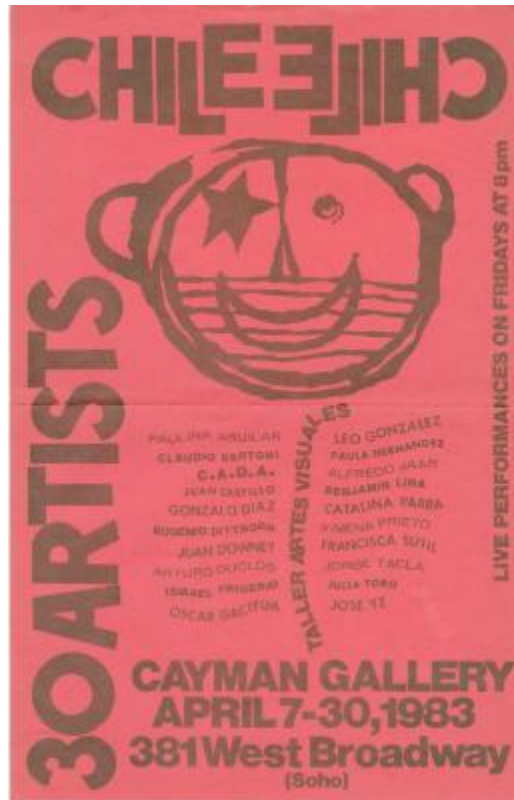

Chile 30 artists

IDENTIFIER
GD-D-00024

ARTIST
Cayman Gallery