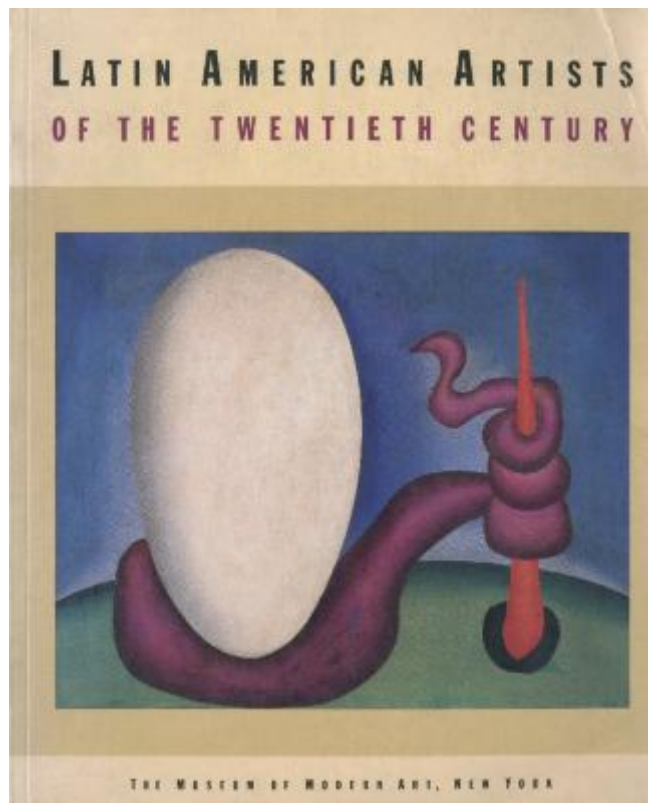

Latin American Artists of the Twentieth Century

**IDENTIFIER**  
GD-D-00118

**ARTIST**  
Museum of Modern Art