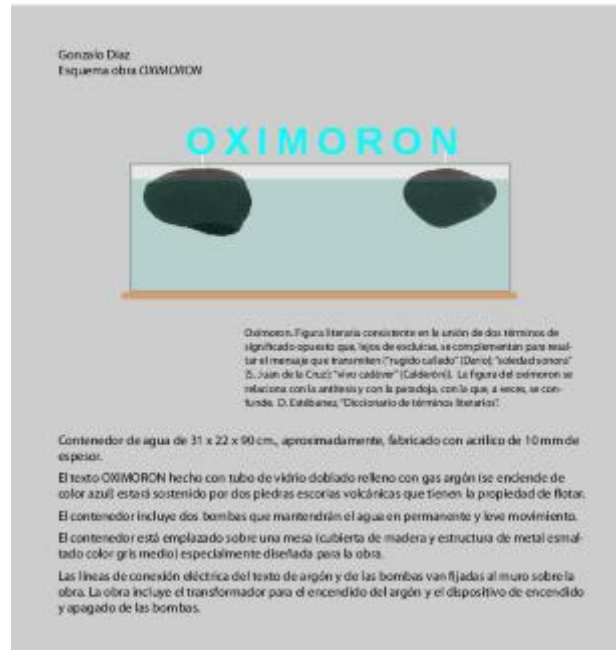

Planos Oxímoron

IDENTIFIER
GD-D-00338

ARTIST
Gonzalo Díaz