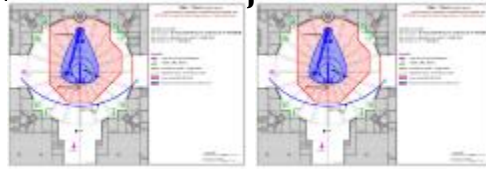

Plano de montaje Mannamondo

IDENTIFIER
GD-D-00343

ARTIST
Gonzalo Díaz